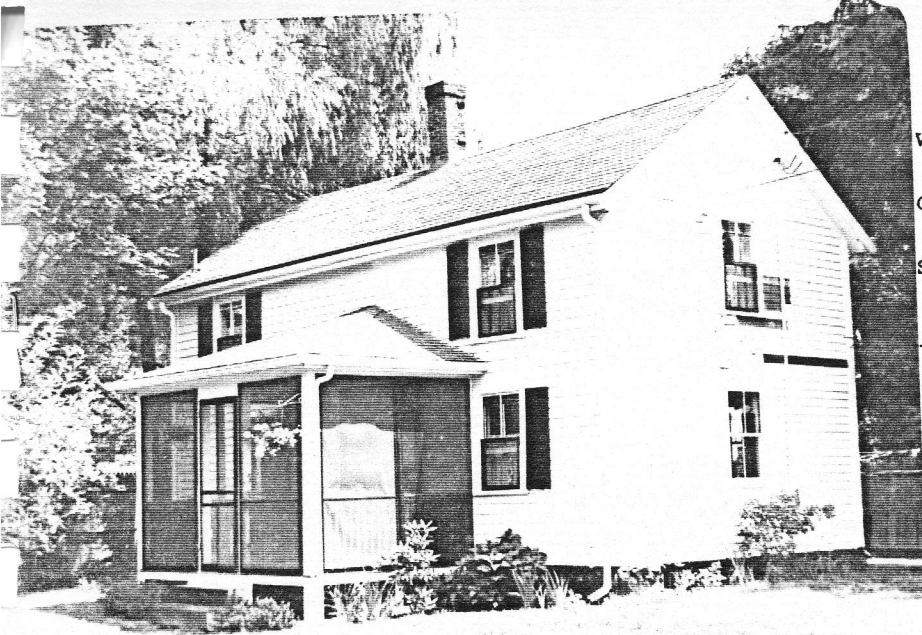

FORM B - BUILDING

AREA	FORM NO.
F	357

MASSACHUSETTS HISTORICAL COMMISSION
 294 WASHINGTON STREET, BOSTON, MA 02108

town Lexington

address 17 Cottage Street

historic Name Ryan House

Use: Present residential

Original residential

DESCRIPTION:

date c. 1880

Source 1876, 1889 maps

Style Workers Cottage Italianate

Architect _____

Exterior wall fabric clapboard

Outbuildings _____

Major alterations (with dates) long ell instead of front porch (since 1980)

Moved _____ Date _____

Approx. acreage 6324 ft.²

Setting On a quiet back street near other modest nineteenth century houses.

SKETCH MAP

Show property's location in relation to nearest cross streets and/or geographical features. Indicate all buildings between inventoried property and nearest intersection. Indicate north.