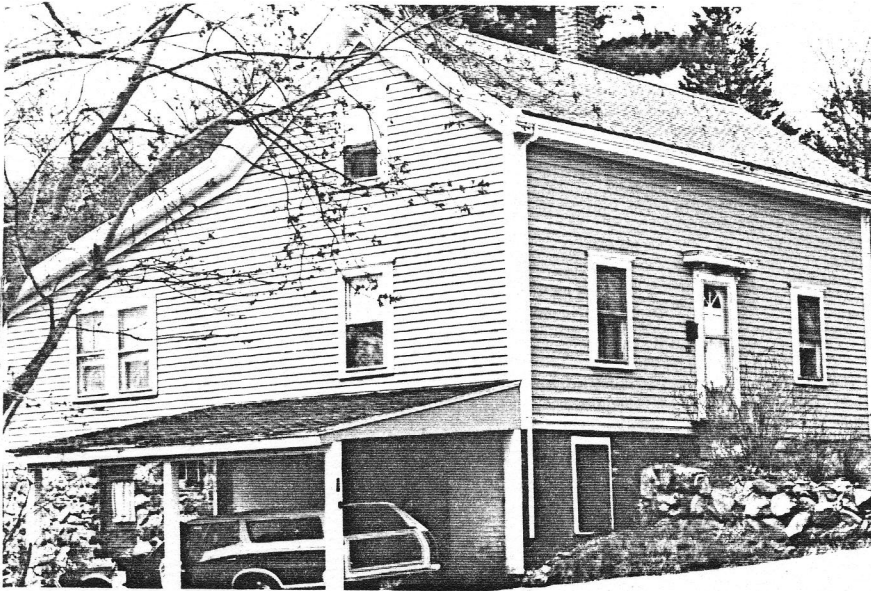

FORM B - BUILDING

MASSACHUSETTS HISTORICAL COMMISSION
294 WASHINGTON STREET, BOSTON, MA 02108

Demolished

AREA F	FORM NO. 348
-----------	-----------------

Lexington

Address 121 Vine Street

Historic Name Burbank House

Present residential

Original residential

DESCRIPTION:

c. 1850

Source 1852 map

SKETCH MAP

Show property's location in relation to nearest cross streets and/or geographical features. Indicate all buildings between inventoried property and nearest intersection. Indicate north.

Style Workers Cottage *Italianate*

Architect _____

Exterior wall fabric clapboard

Outbuildings _____

Major alterations (with dates) rear

lean-to ell; carport

Moved _____ Date _____

Approx. acreage 3350 ft.²

Setting On a quiet street across from a similar cottage; abutting swampland.

Recorded by Nancy S. Seasholes

Organization Lexington Historical Commission

Date April, 1984

(Staple additional sheets here)